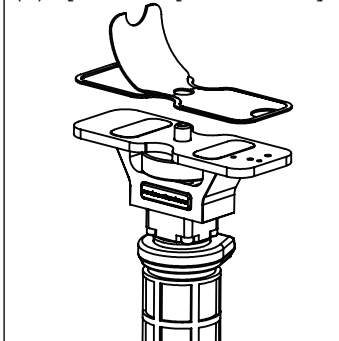

redrockmicro

**Title:** GRIPPIT  
**Scene:** Redrock Micro's HD SLR NANO Series

Cast Required:

DSLR Baseplate  
Handgrip  
Assembly\*

  
Camera  
set screw

Optional  
Lip Pad

\*Handgrip and DSLR Baseplate  
come preassembled

(2) Optional Lip Pad Assembly

- (1) Add camera specific set screw to DSLR Baseplate
- (2) OPTIONAL: Attach Lip Pad to DSLR Baseplate
- (3) Attach camera to DSLR Baseplate

NOW GO SHOOT!

create the cinema experience