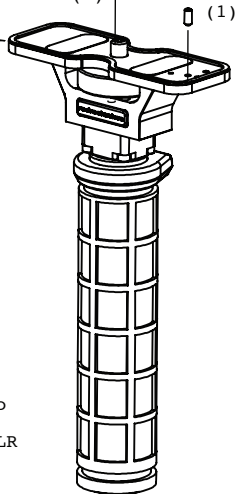

redrockmicro

**Title:** GRIPPIT  
**Scene:** Redrock Micro's HD SLR NANO Series

Cast Required:

DSLR Baseplate  
Handgrip  
Assembly\*

  
Camera  
set screw

Optional  
Lip Pad

\*Handgrip and DSLR Baseplate  
come preassembled

(2) Optional Lip Pad Assembly

- (1) Add camera specific set screw to DSLR Baseplate
- (2) OPTIONAL: Attach Lip Pad to DSLR Baseplate
- (3) Attach camera to DSLR Baseplate

NOW GO SHOOT!

create the cinema experience