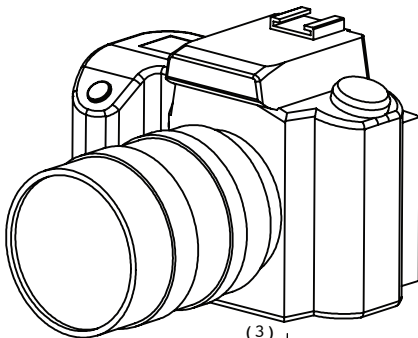

redrockmicro

**Title:** GRIPPIT  
**Scene:** Redrock Micro's HD SLR NANO Series

Cast Required:

DSLR Baseplate  
Handgrip  
Assembly\*

  
Camera  
set screw

Optional  
Lip Pad

\*Handgrip and DSLR Baseplate  
come preassembled

(2) Optional Lip Pad Assembly

- (1) Add camera specific set screw to DSLR Baseplate
- (2) OPTIONAL: Attach Lip Pad to DSLR Baseplate
- (3) Attach camera to DSLR Baseplate

NOW GO SHOOT!

create the cinema experience